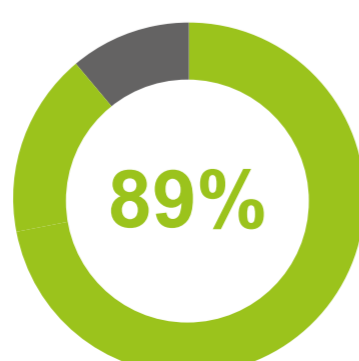

Colyton Fire Station

Colyton is an on-call station with one fire engine that covers the small town of Colyton and the surrounding area north of the A3052 road and serves 4,600 people in just under 2,500 households. Almost 40% of the population is aged 65 and over.

Over the past five years Colyton has attended an average of 5.8 incidents per month, of which 64% (224 of 350) were outside their station area. On average there are 6.0 primary fires and 5.4 RTCs on the station area per year. Therefore Colyton is profiled as a low risk area.

The above times are indicative and may be affected by various factors

Stats 2018

This data relates to attendances made by fire engines from the stations at incidents in 2018

Colyton Fire Station

All incidents on Colyton Station Ground		Number of those incidents attended by Colyton Station	
All incidents excluding co-responder	34	All incidents excluding co-responder	24 (71%)
All Fires	11	All Fires	8 (73%)
Dwelling Fires	2	Dwelling Fires	2 (100%)
Road Traffic Collisions	2	Road Traffic Collisions	1 (50%)
Co-responders	87	Co-responders	NA

Seaton Fire Station

All incidents on Seaton Station Ground		Number of those incidents attended by Seaton Station	
All incidents excluding co-responder	63	All incidents excluding co-responder	45 (71%)
All Fires	22	All Fires	14 (64%)
Dwelling Fires	6	Dwelling Fires	3 (50%)
Road Traffic Collisions	3	Road Traffic Collisions	3 (100%)
Co-responders	287	Co-responders	285

Availability of first fire engine **89%**

Availability of first fire engine **86%**