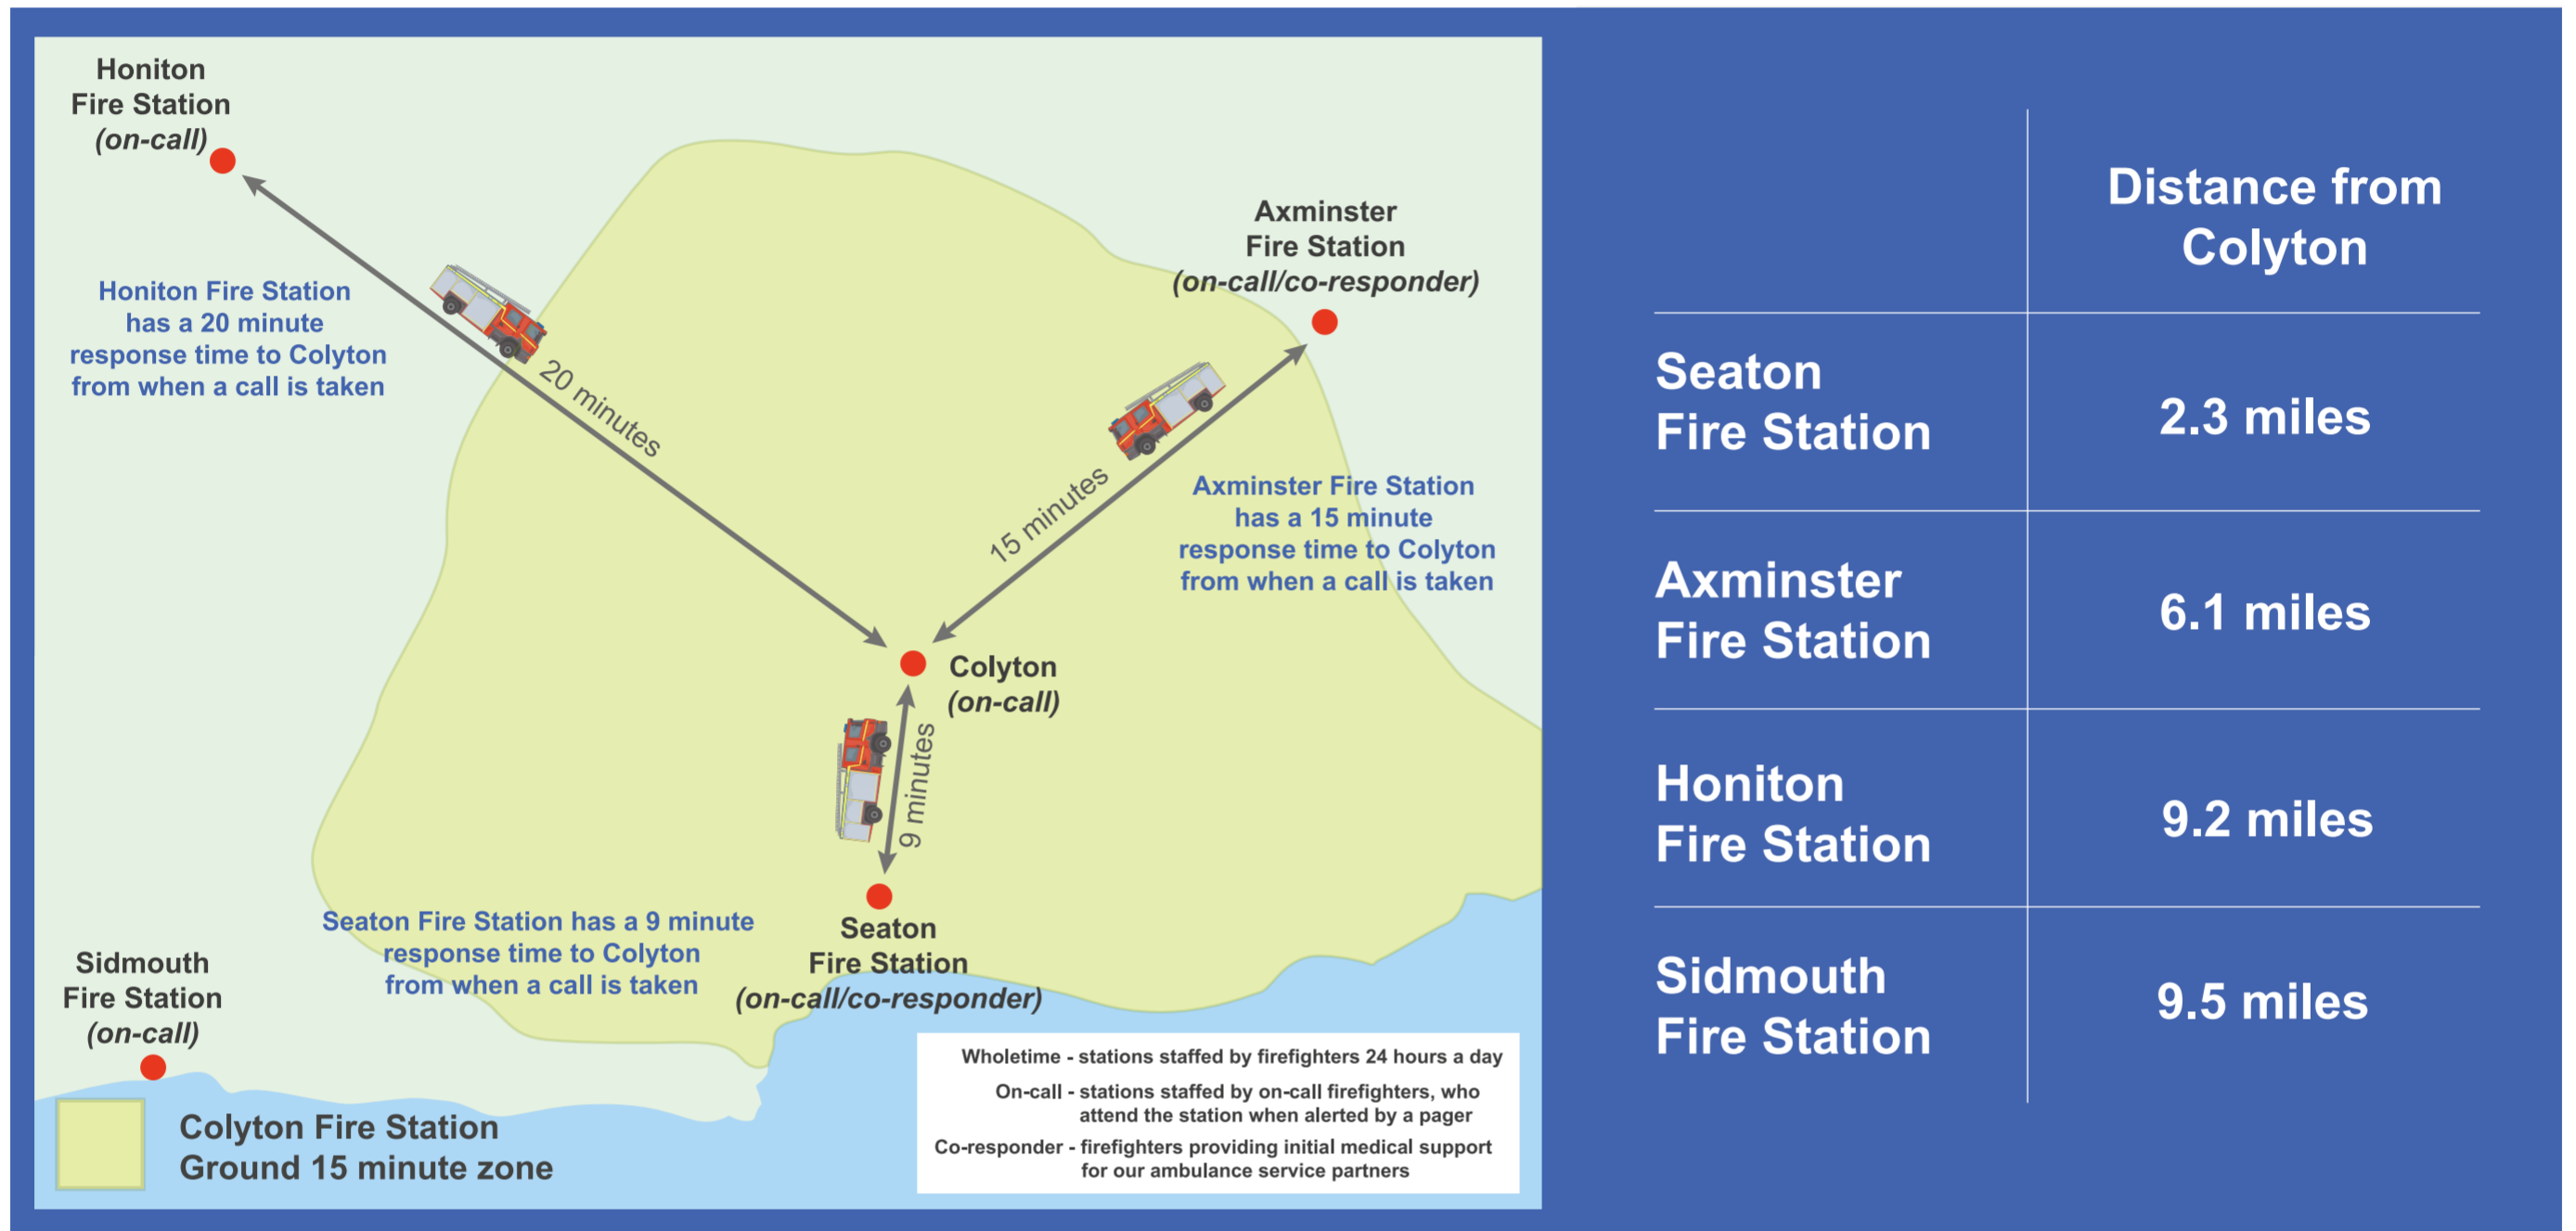

Colyton Fire Station

Colyton is an on-call station with one fire engine that covers the small town of Colyton and the surrounding area north of the A3052 road and serves 4,600 people in just under 2,500 households. Almost 40% of the population is aged 65 and over.

Over the past five years Colyton has attended an average of 5.8 incidents per month, of which 64% (224 of 350) were outside their station area. On average there are 6.0 primary fires and 5.4 RTCs on the station area per year. Therefore Colyton is profiled as a low risk area.